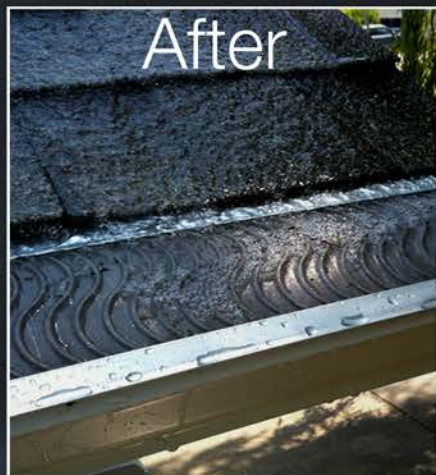

Protect Your Home!

Before

After

- ❏ Fits all gutter & roof types
- ❏ Both Flat Wing or Bent Wing configurations
- ❏ 4 color options 
- ❏ Copper & Aluminum frame also available 
- ❏ Patent pending technologies:
 - Handles high flow rainfall
 - S-curve micro-mesh screen
 - Rigid louver frame
 - Designer Look
- ❏ Class A fire compliant
- ❏ 20 year product warranty
 - No Clog Performance Guarantee
- ❏ Moss Away and Melt Away Options
 - Eliminates moss & algae growth
 - Melts ice and snow from gutters

#1 rated gutter guard by NCR Gutter Review
www.GutterProtectionReview.org

- ❏ Protect your home
- ❏ Keeps gutters clean and flowing
- ❏ Stops bugs and pests in messy gutters
- ❏ Peace of mind year round
- ❏ Handles high flow water conditions
- ❏ Prolong your gutter lifespan
- ❏ Reduces outside fire hazards

**4 WING DESIGNS ALLOW
A CUSTOM FIT**

**DEFERRING S SHAPE
CAPTURES MAX
WATER**

**SOLID LOUVER FRAME
THAT WON'T BEND**

**STAINLESS STEEL SCREEN
REJECTS LEAVES & DEBRIS**